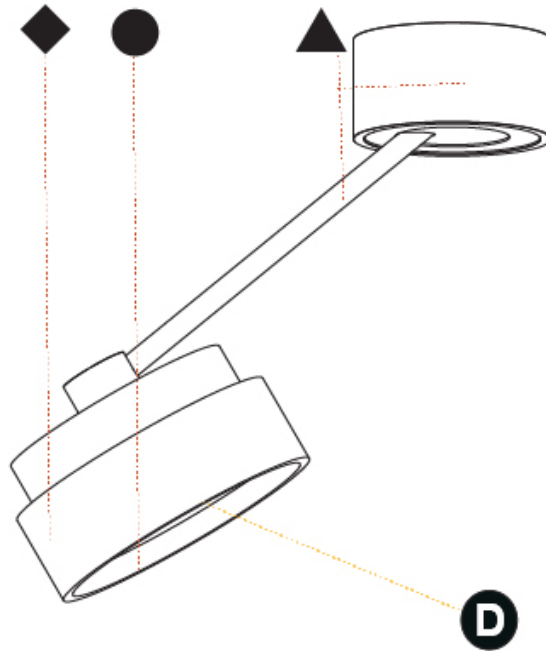

SIGN DIVA DANCER SUSPENSION

A300037-

PROJECT
TYPE
SPECIFIER
QUANTITY
DATE

A