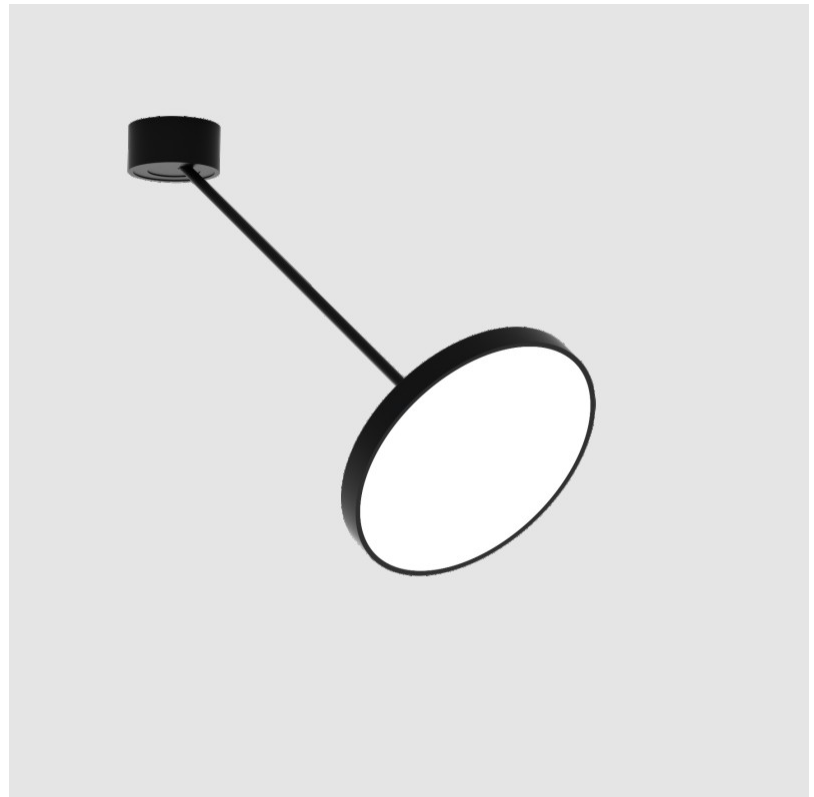

PHYSICAL

Shape: Round
Diameter (mm): 400
Diameter (in): 15 3/4
Height (mm): 72
Height (in): 2 13/16
Max. Overall Height (mm): 870
Max. Overall Height (in): 34 1/4
Extension (mm): 750
Extension (in): 29 1/2
Weight (kg): 3.140
Weight (lbs): 6.922
Diffuser: PMMA - Opal / Micro-Prism / Sparkling Secret / Vintage Industrial
Fixture Finish: SSR / BKV / CWI / CRY / HAB / UFT / ITA / RUA / FTG / MYG / LOD / PUS / FRO / FUP / KIA / POP / BLS / SPG / MEY / GOH / CHC / COM / ABZ / JAG / OBR / MOS / ROR
Fixture Material: PMMA / Extruded Aluminum / Steel

ELECTRICAL

Lamp Type: LED (Zhaga Standard)
Input Wattage (W): 17
Total Output Wattage (W): 16
Dimming: Tri-Mode (Non-Dimming and Phase Dimming (120Vac only) and 0-10V Dimming)
Driver Included: Yes
Driver Location: Integrated
Driver Type: Constant Current - Universal
Driver Class: Class 2
Input Voltage (V): 120 - 277
Constant Current (MA): 500

LED

Color Temperature (°K): 2700 / 3000 / 3500 / 4000
Max. Delivered Lumen (lm): 1807 / 1943 / 1951 / 1991
Nominal Lumen (lm): 2250 / 2420 / 2430 / 2480
CRI: >90 CRI
Lamp Life (hrs): 50000

OPTICAL

Adjustability: Rotational Canopy 170°; Tilting Canopy ±50°; Tilting Head ±90°

RATINGS AND CERTIFICATIONS

Certified By: Certified for North American Standards
IP rating: IP20