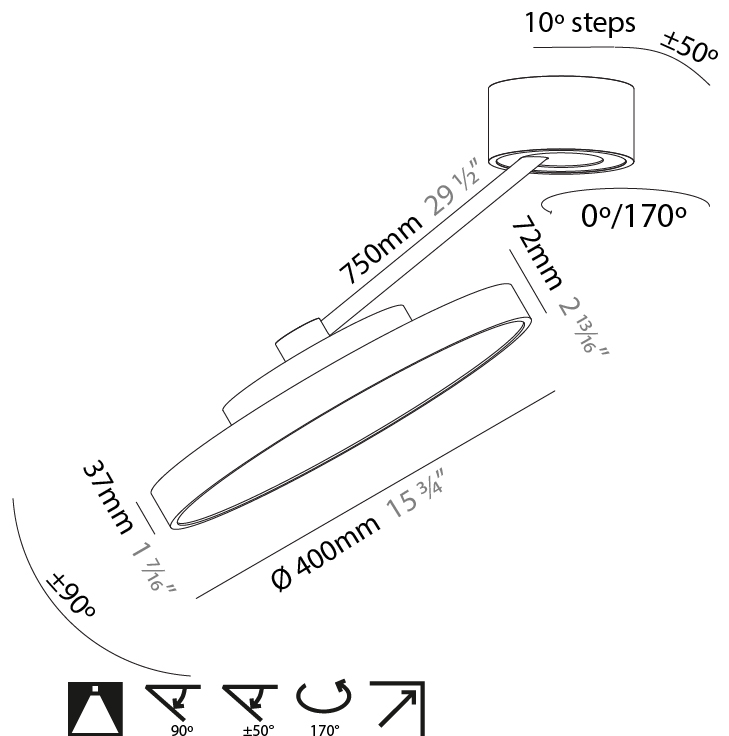

PHYSICAL

Shape: Round
Diameter (mm): 400
Diameter (in): 15 3/4
Height (mm): 72
Height (in): 2 13/16
Max. Overall Height (mm): 870
Max. Overall Height (in): 34 1/4
Extension (mm): 750
Extension (in): 29 1/2
Weight (kg): 3.140
Weight (lbs): 6.922
Diffuser: PMMA - Opal / Micro-Prism / Sparkling Secret / Vintage Industrial
Fixture Finish: SSR / BKV / CWI / CRY / HAB / UFT / ITA / RUA / FTG / MYG / LOD / PUS / FRO / FUP / KIA / POP / BLS / SPG / MEY / GOH / CHC / COM / ABZ / JAG / OBR / MOS / ROR
Fixture Material: PMMA / Extruded Aluminum / Steel

ELECTRICAL

Lamp Type: LED (Zhaga Standard)
Input Wattage (W): 17
Total Output Wattage (W): 16
Dimming: Tri-Mode (Non-Dimming and Phase Dimming (120Vac only) and 0-10V Dimming)
Driver Included: Yes
Driver Location: Integrated
Driver Type: Constant Current - Universal
Driver Class: Class 2
Input Voltage (V): 120 - 277
Constant Current (MA): 500

LED

Color Temperature (°K): 2700 / 3000 / 3500 / 4000
Max. Delivered Lumen (lm): 1807 / 1943 / 1951 / 1991
Nominal Lumen (lm): 2250 / 2420 / 2430 / 2480
CRI: >90 CRI
Lamp Life (hrs): 50000

OPTICAL

Adjustability: Rotational Canopy 170°; Tilting Canopy ±50°; Tilting Head ±90°

RATINGS AND CERTIFICATIONS

Certified By: Certified for North American Standards
IP rating: IP20